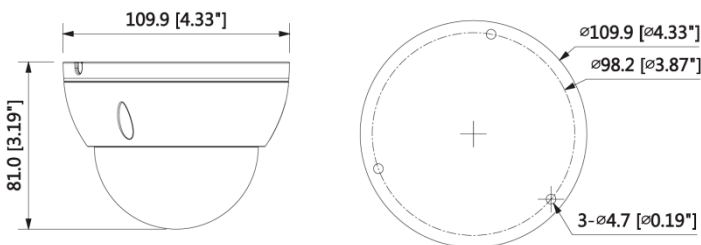

Dimensions

Specification

Model		BCS-DMIP3601AIR-IV	
Scanning system		Progressive Scan	
Sensor		1/2.9" 6Mpx Starvis CMOS	
Pixels		3072(H)×2048 (V)	
Minimum illumination		0.04Lux/F1.6(Color,1/3s,30IRE) 0.4Lux/F1.6(Color,1/30s,30IRE) 0Lux/F1.6(IR On)	
S/N ratio		> 50dB	
White balance		(AWB) Auto/manual	
General	Lens	2.8mm F1.6 angle H:98° V:67°	
	Backlight compensation	BLC/ HLC/ WDR(120dB)	
	Shutter	Auto/manual (1/3-1/100000s)	
	Gain control	(AGC) Auto/manual	
	Noise reduction	3DNR Off/On - regulation	
Additional	Motion detect	4 areas (regulation: size, position, sensitivity, threshold)	
	Privacy masking	4 areas (regulation: size, position)	
	Image rotate	Mirror, flip 90°, 180°, 270°	
	Focus control	Auto	
	IR range	Up to 30m	
	Day/night	IR cut filter with auto-switch ICR	
Video	Compression	H.265 / H.264 / MJPEG	
	Resolution	6M(3072x2048) / 5M(3072x1728)(2592x1944) / 4M(2688x1520)(2560x1440) / 3M(2304x1296) / 1080P(1920x1080) / SXGA(1280x1024) / 1.3M(1280x960) / 720P(1280x720)/ D1(704x576) / CIF(352x288)	
	Main stream	6M(1~20fps)	
	Second stream	5M/4M/3M/2M/SXGA/1.3M/720P(1~25fps)	
	Triple stream	D1/CIF(1~25fps)	
	Bitrate	H.264: 24K ~ 10240Kbps H.265: 14K ~ 9984Kbps	
	Network	Ethernet	RJ-45 (10/100Base-T)
Network	Protocols	IPv4/IPv6, HTTP, HTTPS, SSL, TCP/IP, ARP, UDP, UPnP, ICMP, IGMP, SNMP, RTSP, RTP, SMTP, NTP, DHCP, DNS, PPPoE, DDNS, FTP, IP Filter, QoS, Bonjour, 802.1x, Multicast, Easy4ip	
	Compatibility	ONVIF, PSIA, CGI	
	Mobile	iOS, android	
	Users	Max 20 logged in	
	Audio	In/out	1/1
Audio	Compression	G.711A / G.711Mu / G.726 / AAC	
Power supply		12VDC / POE (802.3af)	
Power consumption		<5.5W	
Working environment		-30°C ~ + 60°C	
Weight		0,41kg	
Dimensions		Φ109.9×81mm