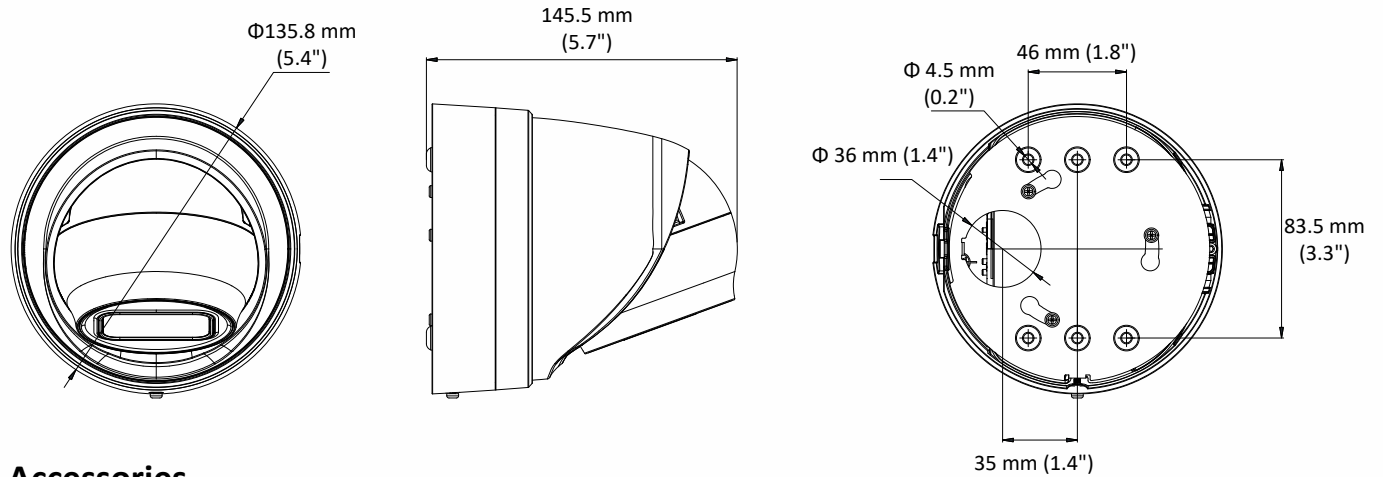

Available Model:

DS-2CD2H83G0-IZS (2.8 to 12 mm)

Dimensions

Accessories

Wall Mount

Pendant Mount

Inclined Ceiling Mount

Vertical Pole Mount

Corner Mount

Wall Mount
with Junction Box

Distributed by