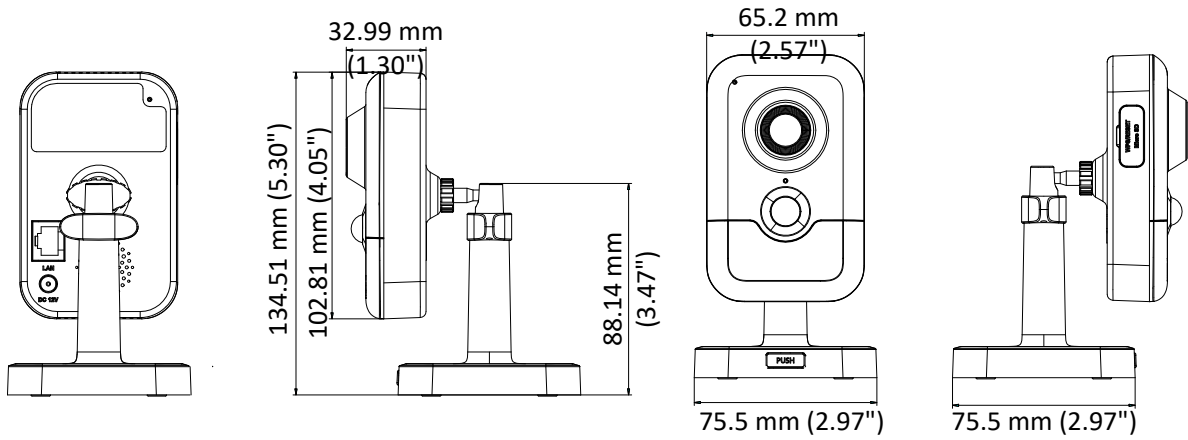

Dimension

Distributed by

HIKVISION®

Headquarters

No.555 Qianmo Road, Binjiang District,
Hangzhou 310051, China
T +86-571-8807-5998
overseasbusiness@hikvision.com

Hikvision USA
T +1-909-895-0400
sales.usa@hikvision.com

Hikvision Australia
T +61-2-8599-4233
salesau@hikvision.com

Hikvision India
T +91-22-28469900
sales@pramahikvision.com

Hikvision Canada
T +1-866-200-6690
sales.canada@hikvision.com

Hikvision Thailand
T +662-275-9949
sales.thailand@hikvision.com

Hikvision Europe
T +31-23-5542770
sales.eu@hikvision.com

Hikvision Italy
T +39-0438-6902
info.it@hikvision.com

Hikvision Brazil
T +55 11 3318-0050
Latam.support@hikvision.com

Hikvision Turkey
T +90 (216)521 7070- 7074
sales.tr@hikvision.com

Hikvision Malaysia
T +601-7652-2413
sales.my@hikvision.com

Hikvision UK & Ireland
T +01628-902140
sales.uk@hikvision.com

Hikvision South Africa
Tel: +27 (10) 0351172
sale.africa@hikvision.com

Hikvision France
T +33(0)1-85-330-450
info.fr@hikvision.com

Hikvision Kazakhstan
T +7-727-9730667
nikia.panfilov@hikvision.ru

Hikvision Vietnam
T +84-974270888
sales.vt@hikvision.com

Hikvision UAE
T +971-4-4432090
salesme@hikvision.com

Hikvision Singapore
T +65-6684-4718
sg@hikvision.com

Hikvision Spain
T +34-91-737-16-55
info.es@hikvision.com

Hikvision Tashkent
T +99-87-1238-9438
uzb@hikvision.ru

Hikvision Hong Kong
T +852-2151-1761
info.hk@hikvision.com

Hikvision Russia
T +7-495-669-67-99
sateru@hikvision.com

Hikvision Korea
T +82-(0)31-731-8817
sales.korea@hikvision.com

Hikvision Poland
T +48-22-460-01-50
info.pl@hikvision.com

Hikvision Indonesia
T +62-21-2933759
Sales.Indonesia@hikvision.com