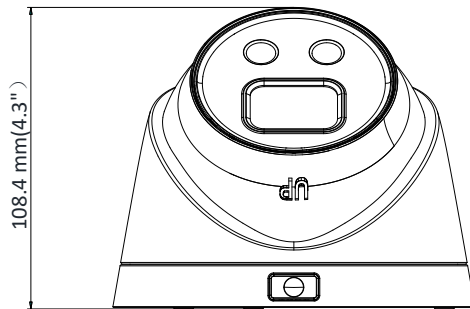

Dimensions

Accessories

DS-1273ZJ-130-TRL
Wall mount

DS-1281ZJ-M
Inclined ceiling mount

Distributed by

HIKVISION®

Headquarters

No.555 Qianmo Road, Binjiang District,
Hangzhou 310051, China
T +86-571-8807-5998
overseasbusiness@hikvision.com

Hikvision USA
T +1-909-895-0400
sales.usa@hikvision.com

Hikvision Australia
T +61-2-8599-4233
salesau@hikvision.com

Hikvision India
T +91-22-28469900
sales@pramahikvision.com

Hikvision Canada
T +1-866-200-6690
sales.canada@hikvision.com

Hikvision Thailand
T +662-275-9949
sales.thailand@hikvision.com

Hikvision Europe
T +31-23-5542770
sales.eu@hikvision.com

Hikvision Italy
T +39-0438-6902
info.it@hikvision.com

Hikvision Brazil
T +55 11 3318-0050
Latam.support@hikvision.com

Hikvision Turkey
T +90 [216]521 7070- 7074
sales.tr@hikvision.com

Hikvision Malaysia
T +601-7652-2413
sales.my@hikvision.com

Hikvision UK & Ireland
T +01628-902140
sales.uk@hikvision.com

Hikvision South Africa
Tel: +27 (10) 0351172
sale.africa@hikvision.com

Hikvision France
T +33(0)1-85-330-450
info.fr@hikvision.com

Hikvision Kazakhstan
T +7-727-9730667
nikia.panfilov@hikvision.ru

Hikvision Vietnam
T +84-974270888
sales.vt@hikvision.com

Hikvision UAE
T +971-4-4432090
salesme@hikvision.com

Hikvision Singapore
T +65-6684-4718
sg@hikvision.com

Hikvision Spain
T +34-91-737-16-55
info.es@hikvision.com

Hikvision Tashkent
T +99-87-1238-9438
uzb@hikvision.ru

Hikvision Hong Kong
T +852-2151-1761
info.hk@hikvision.com

Hikvision Russia
T +7-495-669-67-99
sateru@hikvision.com

Hikvision Korea
T +82-[0]31-731-8817
sales.korea@hikvision.com

Hikvision Poland
T +48-22-460-01-50
info.pl@hikvision.com

Hikvision Indonesia
T +62-21-2933759
Sales.Indonesia@hikvision.com

Hikvision Colombia
sales.colombia@hikvision.com