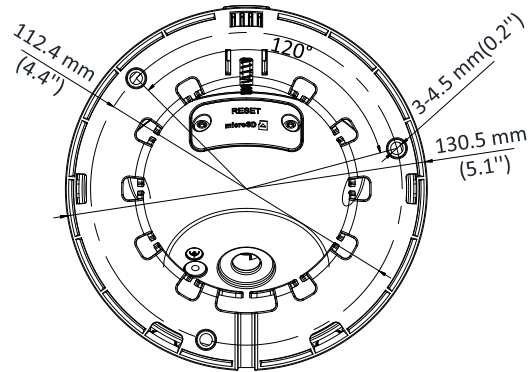

Dimensions

Accessories

DS-1273ZJ-130-TRL
Wall mount

DS-1281ZJ-M
Inclined ceiling mount

Distributed by

HIKVISION®

Headquarters

No.555 Qianmo Road, Binjiang District,
Hangzhou 310051, China
T +86-571-8807-5998
overseasbusiness@hikvision.com

Hikvision USA
T +1-909-895-0400
sales.usa@hikvision.com

Hikvision Australia
T +61-2-8599-4233
salesau@hikvision.com

Hikvision India
T +91-22-28469900
sales@pramahikvision.com

Hikvision Canada
T +1-866-200-6690
sales.canada@hikvision.com

Hikvision Thailand
T +662-275-9949
sales.thailand@hikvision.com

Hikvision Europe
T +31-23-5542770
sales.eu@hikvision.com

Hikvision Italy
T +39-0438-6902
info.it@hikvision.com

Hikvision Brazil
T +55 11 3318-0050
Latam.support@hikvision.com

Hikvision Turkey
T +90 [216]521 7070- 7074
sales.tr@hikvision.com

Hikvision Malaysia
T +601-7652-2413
sales.my@hikvision.com

Hikvision UK & Ireland
T +01628-902140
sales.uk@hikvision.com

Hikvision South Africa
Tel: +27 (10) 0351172
sale.africa@hikvision.com

Hikvision France
T +33(0)1-85-330-450
info.fr@hikvision.com

Hikvision Kazakhstan
T +7-727-9730667
nikia.panfilov@hikvision.ru

Hikvision Vietnam
T +84-974270888
sales.vt@hikvision.com

Hikvision UAE
T +971-4-4432090
salesme@hikvision.com

Hikvision Singapore
T +65-6684-4718
sg@hikvision.com

Hikvision Spain
T +34-91-737-16-55
info.es@hikvision.com

Hikvision Tashkent
T +99-87-1238-9438
uzb@hikvision.ru

Hikvision Hong Kong
T +852-2151-1761
info.hk@hikvision.com

Hikvision Russia
T +7-495-669-67-99
sateru@hikvision.com

Hikvision Korea
T +82-[0]31-731-8817
sales.korea@hikvision.com

Hikvision Poland
T +48-22-460-01-50
info.pl@hikvision.com

Hikvision Indonesia
T +62-21-2933759
Sales.Indonesia@hikvision.com

Hikvision Colombia
sales.colombia@hikvision.com