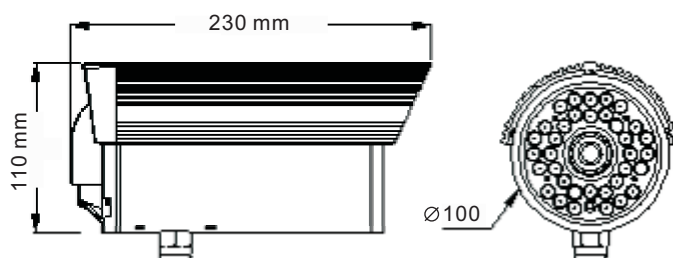

■ JIR-1500X