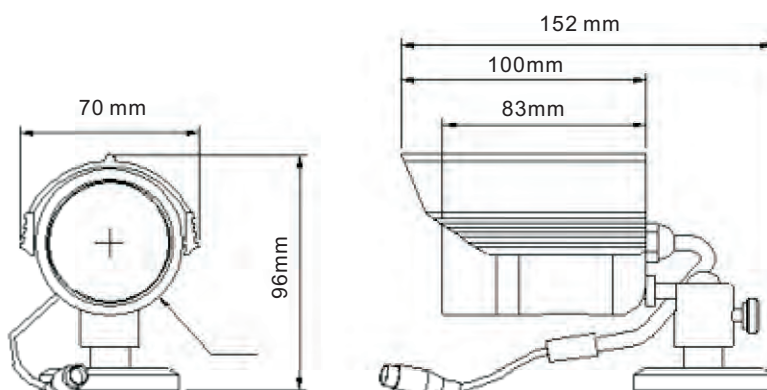

Specification

Model	JIR-1200	JIR-1500X
Infrared Luminary	35 pieces IR-LED	49 pieces IR-LED
Filter	Tempered Glass	
Wavelength	850 nm	
Beam Spread Angle	35 degree	25 degree
Illuminate Distance	15~20M	40~50M
Illuminator Active Limit	10 Lux	
Waterproofing Criterion	IP 66	IP 66
Power Supply	DC12V	DC12V / AC 110-230V Power
Power Consumption	2.2W	8.5 W
Operating Temp.	-10 ~ 50 degree C	
Dimension	60mm(Dia.) x 100mm(L)	100mm(Dia.) x 230mm(L)

Dimension

■ JIR-1200

■ JIR-1500X